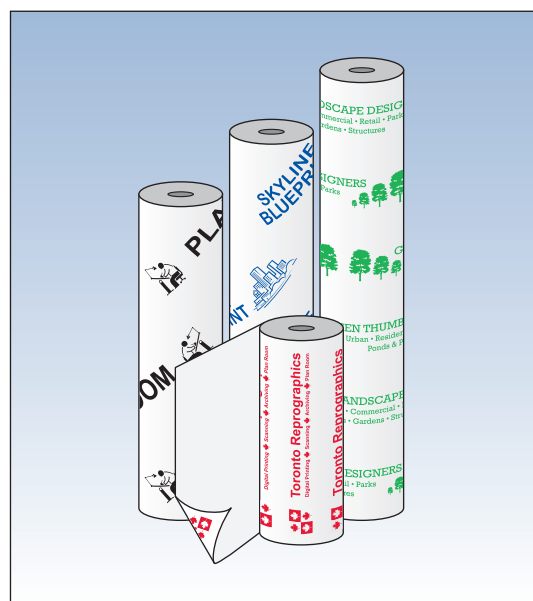

Cylix, Inc.
The Peep Squirrel People

3045 Regal Drive
Alcoa, TN 37701

Phone: 888-978-4816
Fax: 877-978-4817

info@peepsquirrel.com
www.peepsquirrel.com