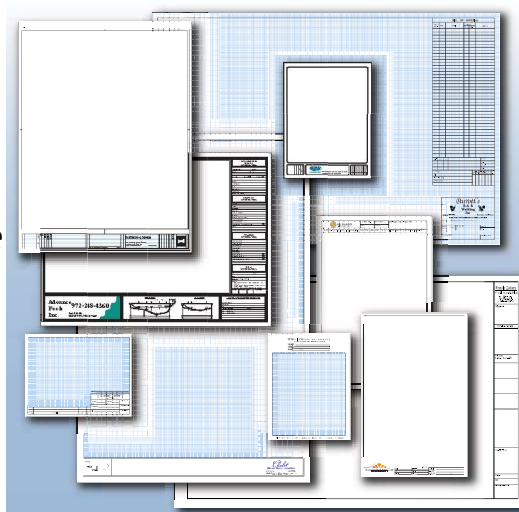

The Peep Squirrel™

Title Block & Custom Formats

Pre-Printed Generic and Custom Printed Vellum and Mylar Title Block for Manual Drafting and Design

Peep Squirrel™ Title Block for those who prefer hand designing with a professional look. The full color large-format printing capability of our digital printing line allows us to print clean, sharp and smart title block that both makes your drawings look even more professional while coordinating with your company's branding and messaging to maximize your marketing efforts.

- Printed on either 20 lb 1020 Clearprint vellum or 3-mil mylar
- Any size up to 24x36
- Custom color logos, line and/or type is no additional charge over standard black lines/type
- Can add a non-repro blue grid (4x4, 5x5, 8x8, 10x10, isometric or 1mm) for no additional charge
- Padding is also available for a small additional charge
- Pre-printed title block sheets are also available

Clearprint's 1020 vellum is an erasable, archival, translucent and durable 20 lb vellum that has been the standard for drafting since 1933.

Our 3-mil mylar has a sturdy, dimensionally stable polyester base with a translucent drafting surface for technical pens and film pencil leads.