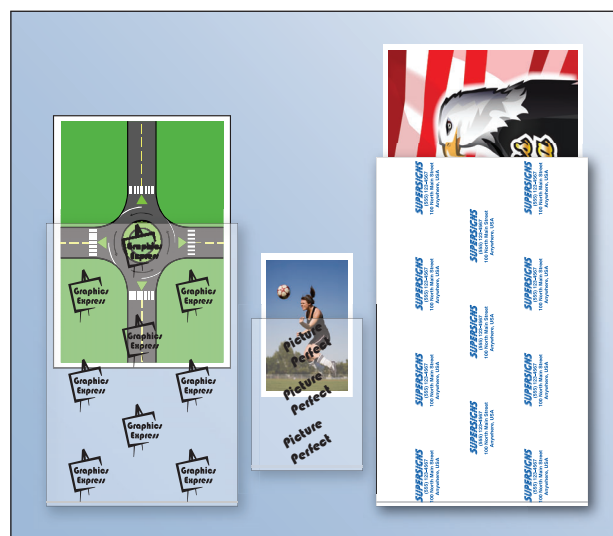

The Peep Squirrel™ Sign Bags

Custom printed bags that protect your signs, posters, and photographs during storage and delivery

Peep Squirrel™ Sign Bags protect your signs, posters, photographs, and other graphics from handling, transportation, and weather damage.

A variety of sizes are available. Sign bags are available in nine widths and can be made into any length. All bags are sold on the roll and shipped in convenient dispenser boxes.

Advertise your shop with custom printed bags. Add your company's name, logo, contact information, etc. to your bags. Available ink colors are black or blue. *No minimum order for custom printing.*

All bags are available in either clear or white 2-mil polyethylene plastic. Clear bags are good for showing the contents and making them visible for easy identification. White bags make your imprinted logo more visible on the bag.

Peep Squirrel™ Corner Protectors further protect your foam mounted graphics from handling damage. No more crushed corners! Simply fold the cardboard corners and place them onto the four corners of your board. They are adjustable to hold any thickness up to 1½". A flap on the inside holds the corner protector firmly onto the board.