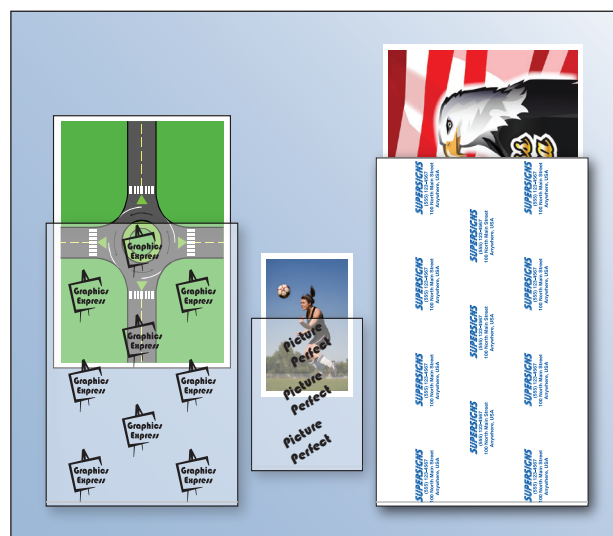

The Peep Squirrel™ Sign Bags

Custom printed bags that protect your signs, posters, and photographs during storage and delivery

Peep Squirrel™ Sign Bags protect your signs, posters, photographs, and other graphics from handling, transportation, and weather damage.

A variety of sizes are available. Sign bags are available in nine widths and can be made into any length. All bags are sold on the roll and shipped in convenient dispenser boxes.

Advertise your shop with custom printed bags. Add your company's name, logo, contact information, etc. to your bags. Available ink colors are black or blue. *No minimum order for custom printing.*

All bags are available in either clear or white 2-mil polyethylene plastic. Clear bags are good for showing the contents and making them visible for easy identification. White bags make your imprinted logo more visible on the bag.

Peep Squirrel™ Corner Protectors further protect your foam mounted graphics from handling damage. No more crushed corners! Simply fold the cardboard corners and place them onto the four corners of your board. They are adjustable to hold any thickness up to 1½". A flap on the inside holds the corner protector firmly onto the board.