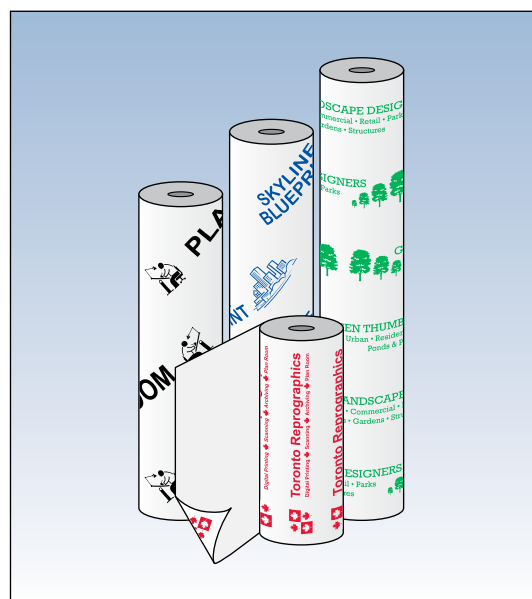

Cylix, Inc.
The Peep Squirrel People

3045 Regal Drive
Alcoa, TN 37701

Phone: 888-978-4816
Fax: 877-978-4817

info@peepsquirrel.com
www.peepsquirrel.com