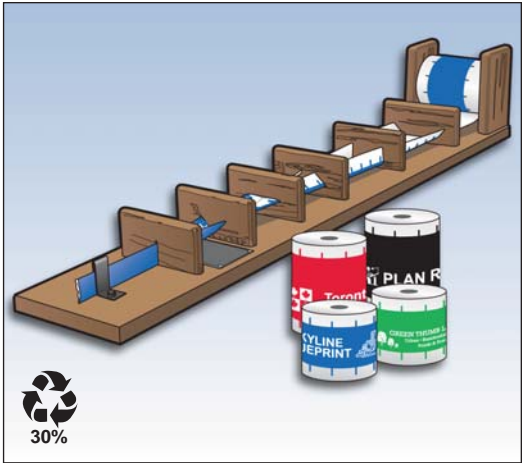

Binding Machine & Binder Rolls			
200'/roll, 24 rolls/case			
Description	Price	Description	Price
Small Binding Machine	$99	Large Binding Machine	$169
Plain 4" Rolls	$135	Plain 6" Rolls	$180
Custom Printed 4" Rolls	$135	Custom Printed 6" Rolls	$180
Standard colors: black, blue, red, green, orange, white			
Custom Pantone colors: $35 washup charge and 4 box minimum order			
20% discount on any combination of 2+ cases of binder rolls			
One-time $55/plate charge for custom printing			

Cylix, Inc.
3045 Regal Drive
Alcoa, TN 37701
Phone: (888) 978-4816
Fax: (877) 978-4817
info@peepsquirrel.com
www.peepsquirrel.com