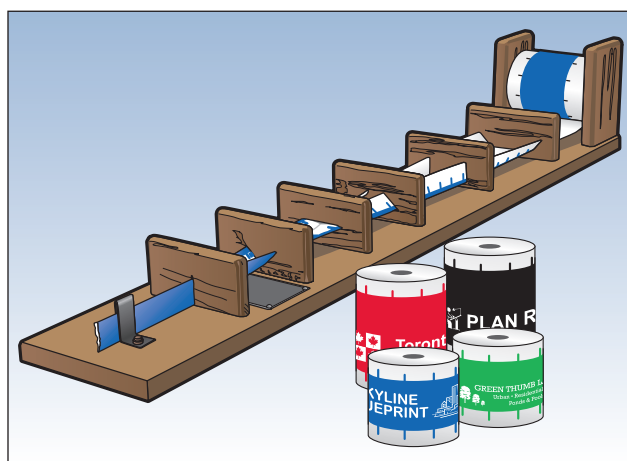

The Peep Squirrel™ Binding Machine

No more hand folding your binding strips!

The Peep Squirrel™ Binding Machine quickly and easily folds binding strips for your prints and drawings.

The paper is continuously folded as it passes through the slotted dies of the patented binding machine.

Simply pull the paper through the machine, cut the binding strip to the length you need, and staple the binder to the set. One versatile machine makes binders for any size print.

Two binding machine sizes are available. The small machine makes a 1" binder that binds up to 35 sheets. The large machine makes a 1½" binder that binds up to 100 sheets. Binder roll paper is 60# offset with 30% post-consumer recycled content.

Call, fax, e-mail, or visit our web site to place your order. Satisfaction guaranteed or your money back.

Peep Squirrel™ Pre-Cut Binding Strips are also available to compliment, or as an alternative to, The Peep Squirrel™ Binding Machine & Binder Rolls.