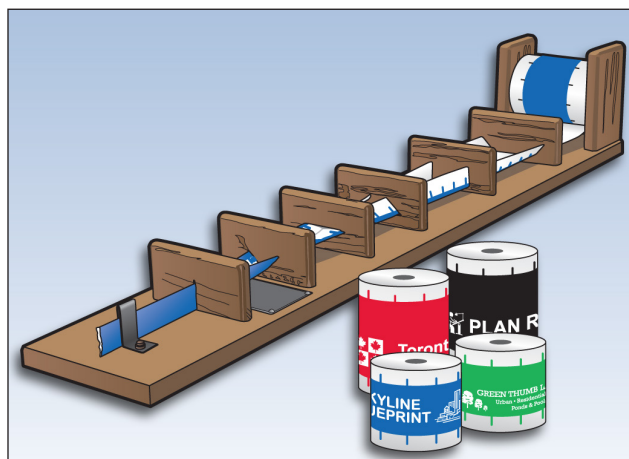

The Peep Squirrel™ Binding Machine

No more hand folding your binding strips!

The Peep Squirrel™ Binding Machine quickly and easily folds binding strips for your prints and drawings.

The paper is continuously folded as it passes through the slotted dies of the patented binding machine.

Simply pull the paper through the machine, cut the binding strip to the length you need, and staple the binder to the set. One versatile machine makes binders for any size print.

Two binding machine sizes are available. The small machine makes a 1" binder that binds up to 35 sheets. The large machine makes a 1½" binder that binds up to 100 sheets. Binder roll paper is 60# offset with 30% post-consumer recycled content.